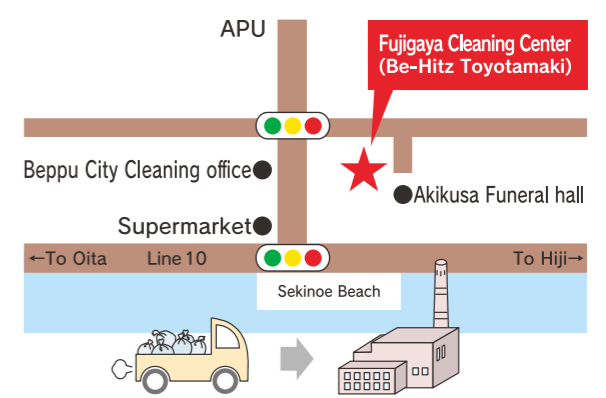

Bringing in garbage

You can bring it to the Fujigaya Cleaning Center (Be-Hitz Toyotamaki)
Beppu City Ooaza Hiramichi TEL.0977-67-6111

Burnable garbage	8:30~17:00 (Excluding Sundays)
Unburnable・Oversized garbage	9:00~15:00 (Excluding Saturday・Sundays and public holidays)